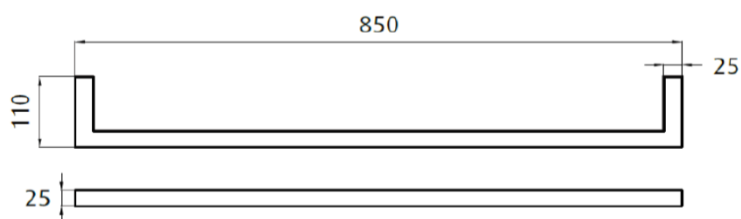

Heated Single Towel Rail 850mm ROUND Brushed Gun Metal Grey PVD

Product Code: HLF8511RGR

Dimensions: 850(w) x 25(h) x 110(d) mm

Features:

- Easy To Install
- Available in 3 PVD Finishes
- 304 Grade PVD Stainless Steel
- Low Voltage power design allows for installation almost anywhere in your bathroom.

Note: Manufacturing tolerances could cause variances of ± 5 mm.

Additional Information:

- 12 Volt Electricity, 50Hz, 14 Watts
 - Available in 600mm wide
 - Right Hand Hard Wire Only
- Heated Single Rails Sold Individually
- Spacing Between Rails are 75mm or 150mm
- Minimum 2 – Maximum 4 Rails Per In Wall Fixing Kit.
- In Wall Fixing Kit MUST Be Purchased Separately (Code: H-FB)
- This rail should be installed in a landscape direction one on top of the other